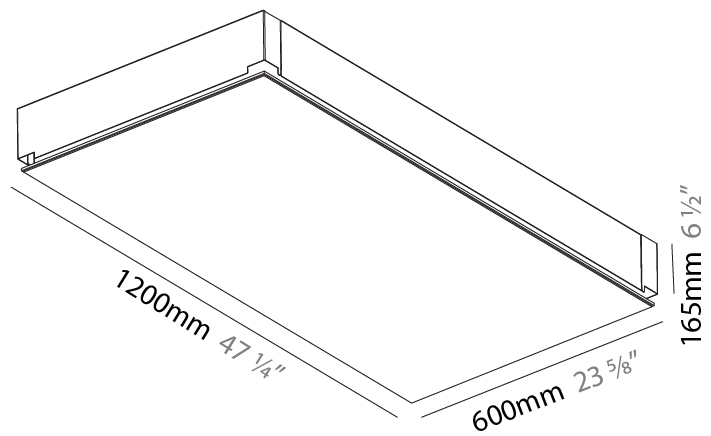

GENERAL

Series: Pi2
Subseries: Pi2 Whiteline
Brand: Prolicht
Division: Architectural
Mounting Type: Trimless
Mounting Location: Ceiling
Subcategory: Ambient

PHYSICAL

Shape: Rectangle
Length (mm): 1200
Length (in): 47 1/4
Width (mm): 600
Width (in): 23 5/8
Depth (mm): 165
Depth (in): 6 1/2
Ceiling Thickness (mm): 10 / 12.5 / 15 / 25 / 30
Ceiling Thickness (in): 3/8 or 1/2 or 9/16 or 1 or 1 3/16
Min. Recessing Depth (mm): 180
Min. Recessing Depth (in): 7 1/16
Light Distribution: Direct
Weight (kg): 22.217
Weight (lbs): 48.88
Diffuser: PMMA - Opal
Fixture Material: Extruded Aluminum / Steel
Cut-out Measurements: 1235mm / 48 5/8" x 635mm / 25"
Upon Request: Unique Sizes Unique Ceiling Thickness Unique Mounting Depth Spot Inserts

ELECTRICAL

Lamp Type: LED (Zhaga Standard)
Input Wattage (W): 110
Total Output Wattage (W): 92
Dimming: [Tri-Mode (Non-Dimming and Phase Dimming (120Vac only) and 0-10V Dimming)](#)
Driver Included: Yes
Driver Location: Integrated
Driver Type: Constant Current - Universal
Driver Class: Class 2
Input Voltage (V): 120 - 277
Constant Current (MA): 350

LED

[Color Temperature (°K): 3000 / 3500 / 4000](#)
Max. Delivered Lumen (lm): 8690 / 8830 / 9010
CRI: >80 CRI
Efficiency (%): 0.651
Lamp Life (hrs): 50000
Upon Request: RGB Tunable White Special Color Temperature CRI90

OPTICAL

RATINGS AND CERTIFICATIONS

Certified By: Certified for North American Standards
IP rating: IP20