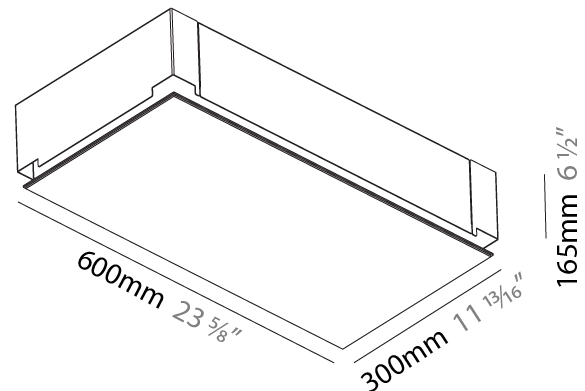

GENERAL

Series: Pi2
Subseries: Pi2 Whiteline
Brand: Prolicht
Division: Architectural
Mounting Type: Trimless
Mounting Location: Ceiling
Subcategory: Ambient

PHYSICAL

Shape: Rectangle
Length (mm): 600
Length (in): 23 5/8
Width (mm): 300
Width (in): 11 13/16
Depth (mm): 165
Depth (in): 6 1/2
Ceiling Thickness (mm): 10 / 12.5 / 15 / 25 / 30
Ceiling Thickness (in): 3/8 or 1/2 or 9/16 or 1 or 1 3/16
Min. Recessing Depth (mm): 180
Min. Recessing Depth (in): 7 1/16
Light Distribution: Direct
Weight (kg): 6.557
Weight (lbs): 14.53
Diffuser: PMMA - Opal
Fixture Material: Extruded Aluminum / Steel
Cut-out Measurements: 635mm / 25" x 335mm / 13 3/16"
Upon Request: Unique Sizes Unique Ceiling Thickness Unique Mounting Depth Spot Inserts

ELECTRICAL

Lamp Type: LED (Zhaga Standard)
Input Wattage (W): 26
Total Output Wattage (W): 23
Dimming: Tri-Mode (Non-Dimming and Phase Dimming (120Vac only) and 0-10V Dimming)
Driver Included: Yes
Driver Location: Integrated
Driver Type: Constant Current - Universal
Driver Class: Class 2
Input Voltage (V): 120 - 277
Constant Current (MA): 350

LED

Color Temperature (*K): 3000 / 3500 / 4000
Max. Delivered Lumen (lm): 1940 / 1970 / 2010
CRI: >80 CRI
Efficiency (%): 0.651
Lamp Life (hrs): 50000
Upon Request: RGB-W Tunable White Special Color Temperature CRI90

OPTICAL

RATINGS AND CERTIFICATIONS

Certified By: Certified for North American Standards
IP rating: IP20